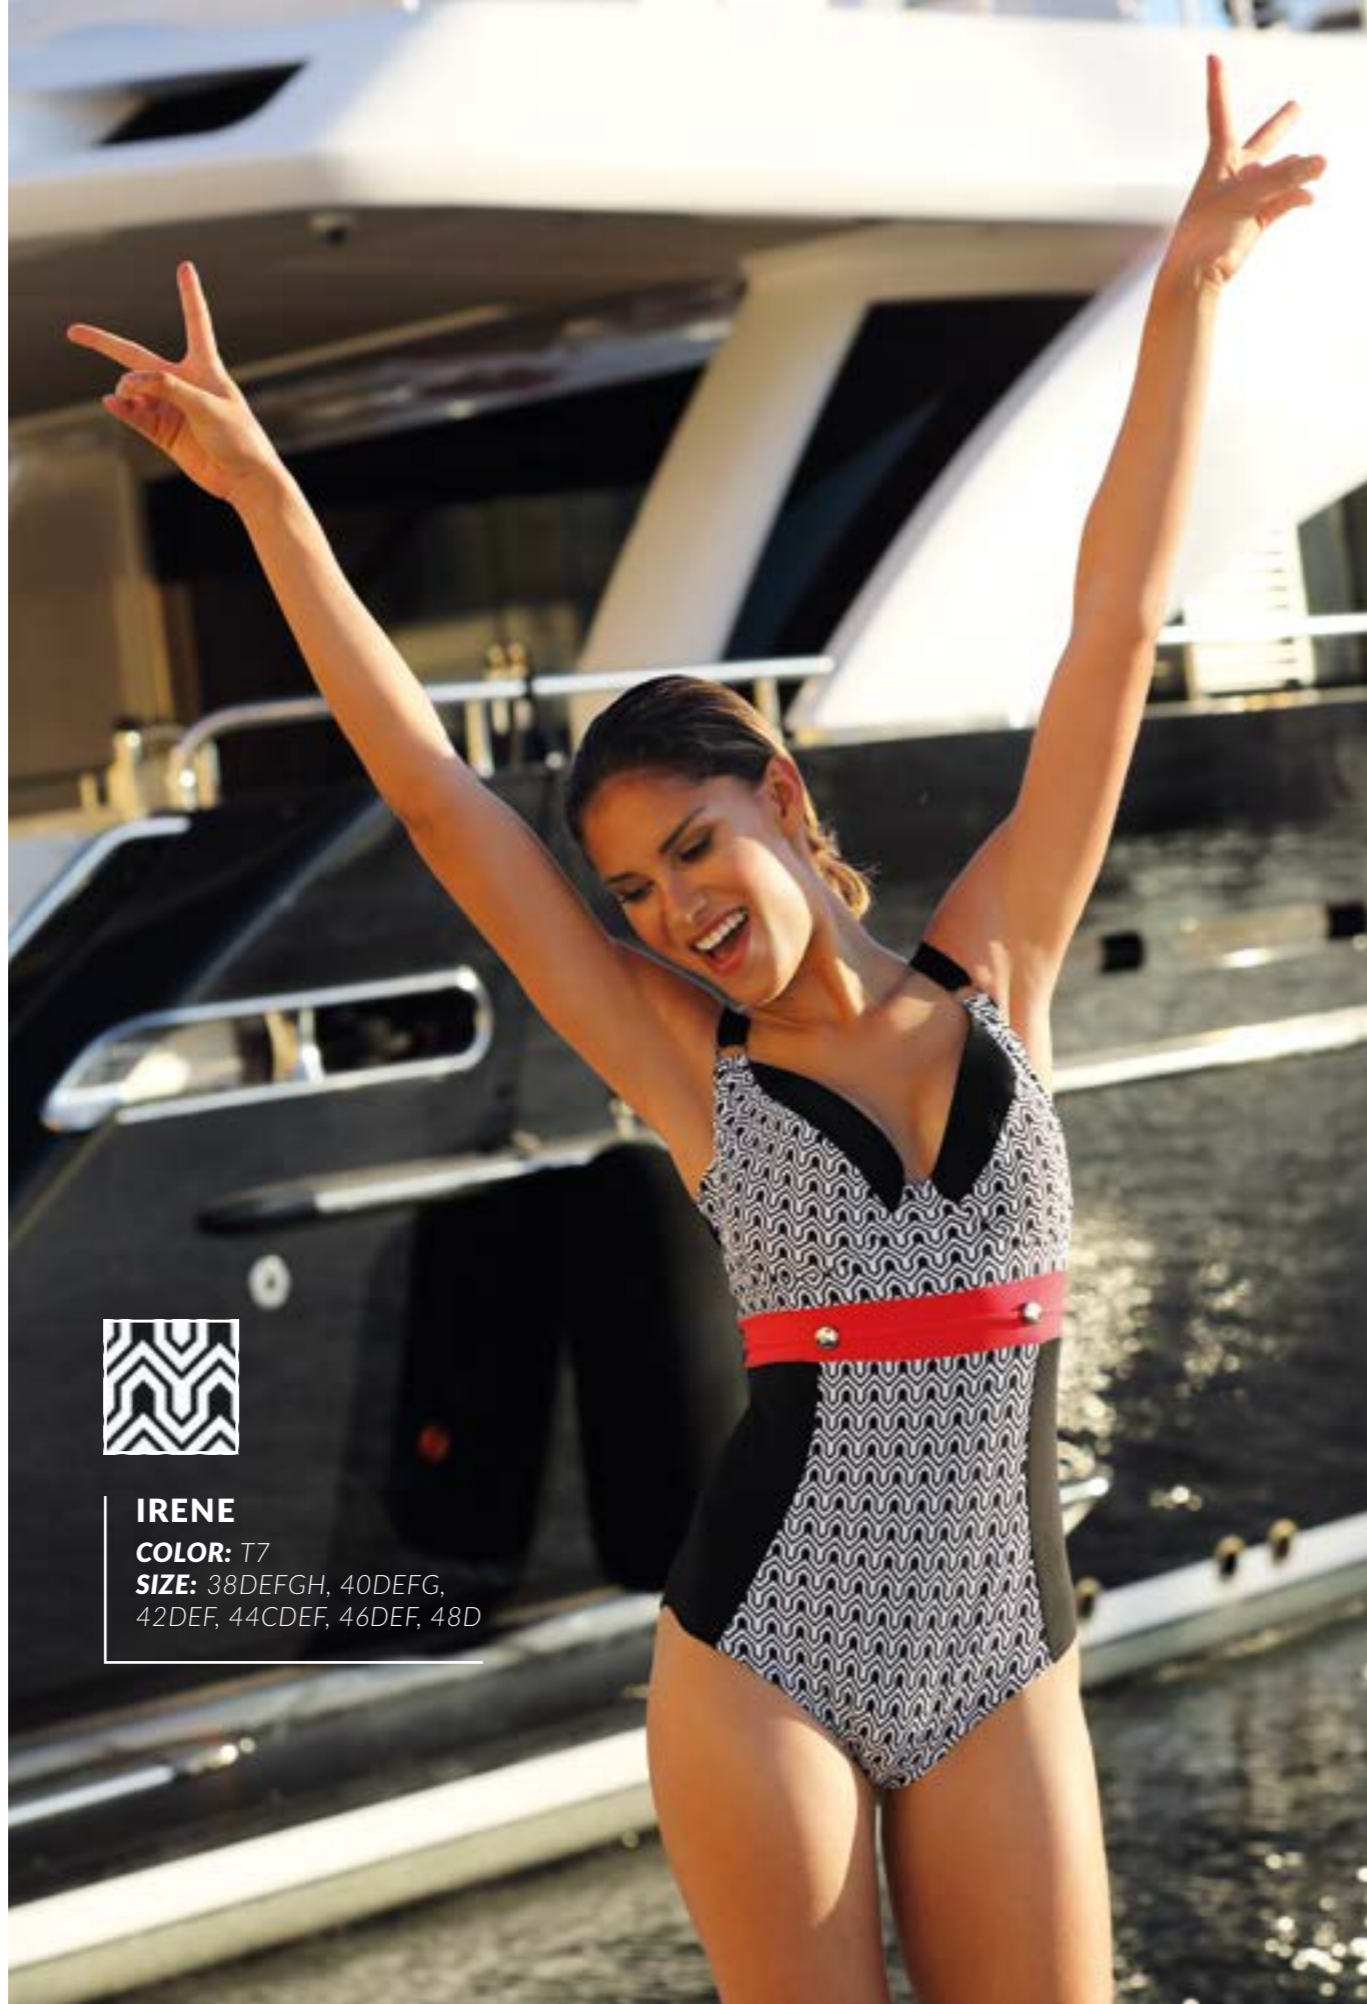

IRENE

IRENE

COLOR: T7
SIZE: 38DEFGH, 40DEFG,
42DEF, 44CDEF, 46DEF, 48D