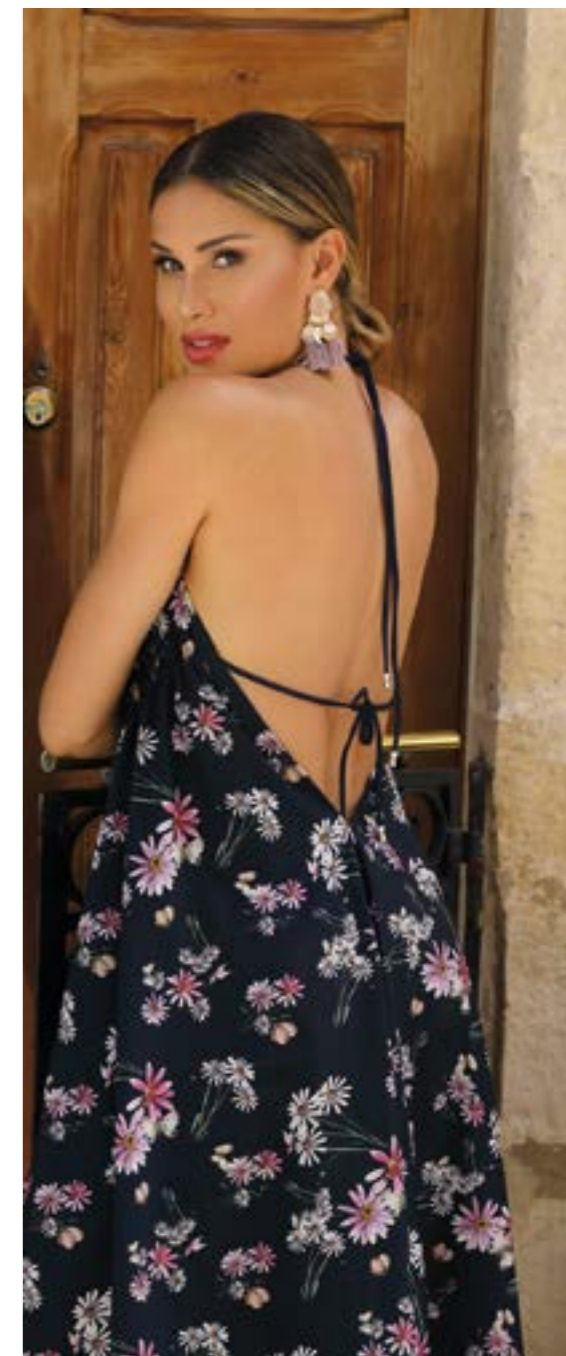

**TUNIKA D**  
**COLOR:** S19  
**SIZE:** 36/38, 40/42

**TUNIKA D**  
**COLOR:** S17  
**SIZE:** 36/38, 40/42

ZOE

COLOR: S16

SIZE: 36/38, 40/42

**PANTIES ALEKSJA**  
**COLOR:** NEGRO  
**SIZE:** 36, 38, 40, 42, 44